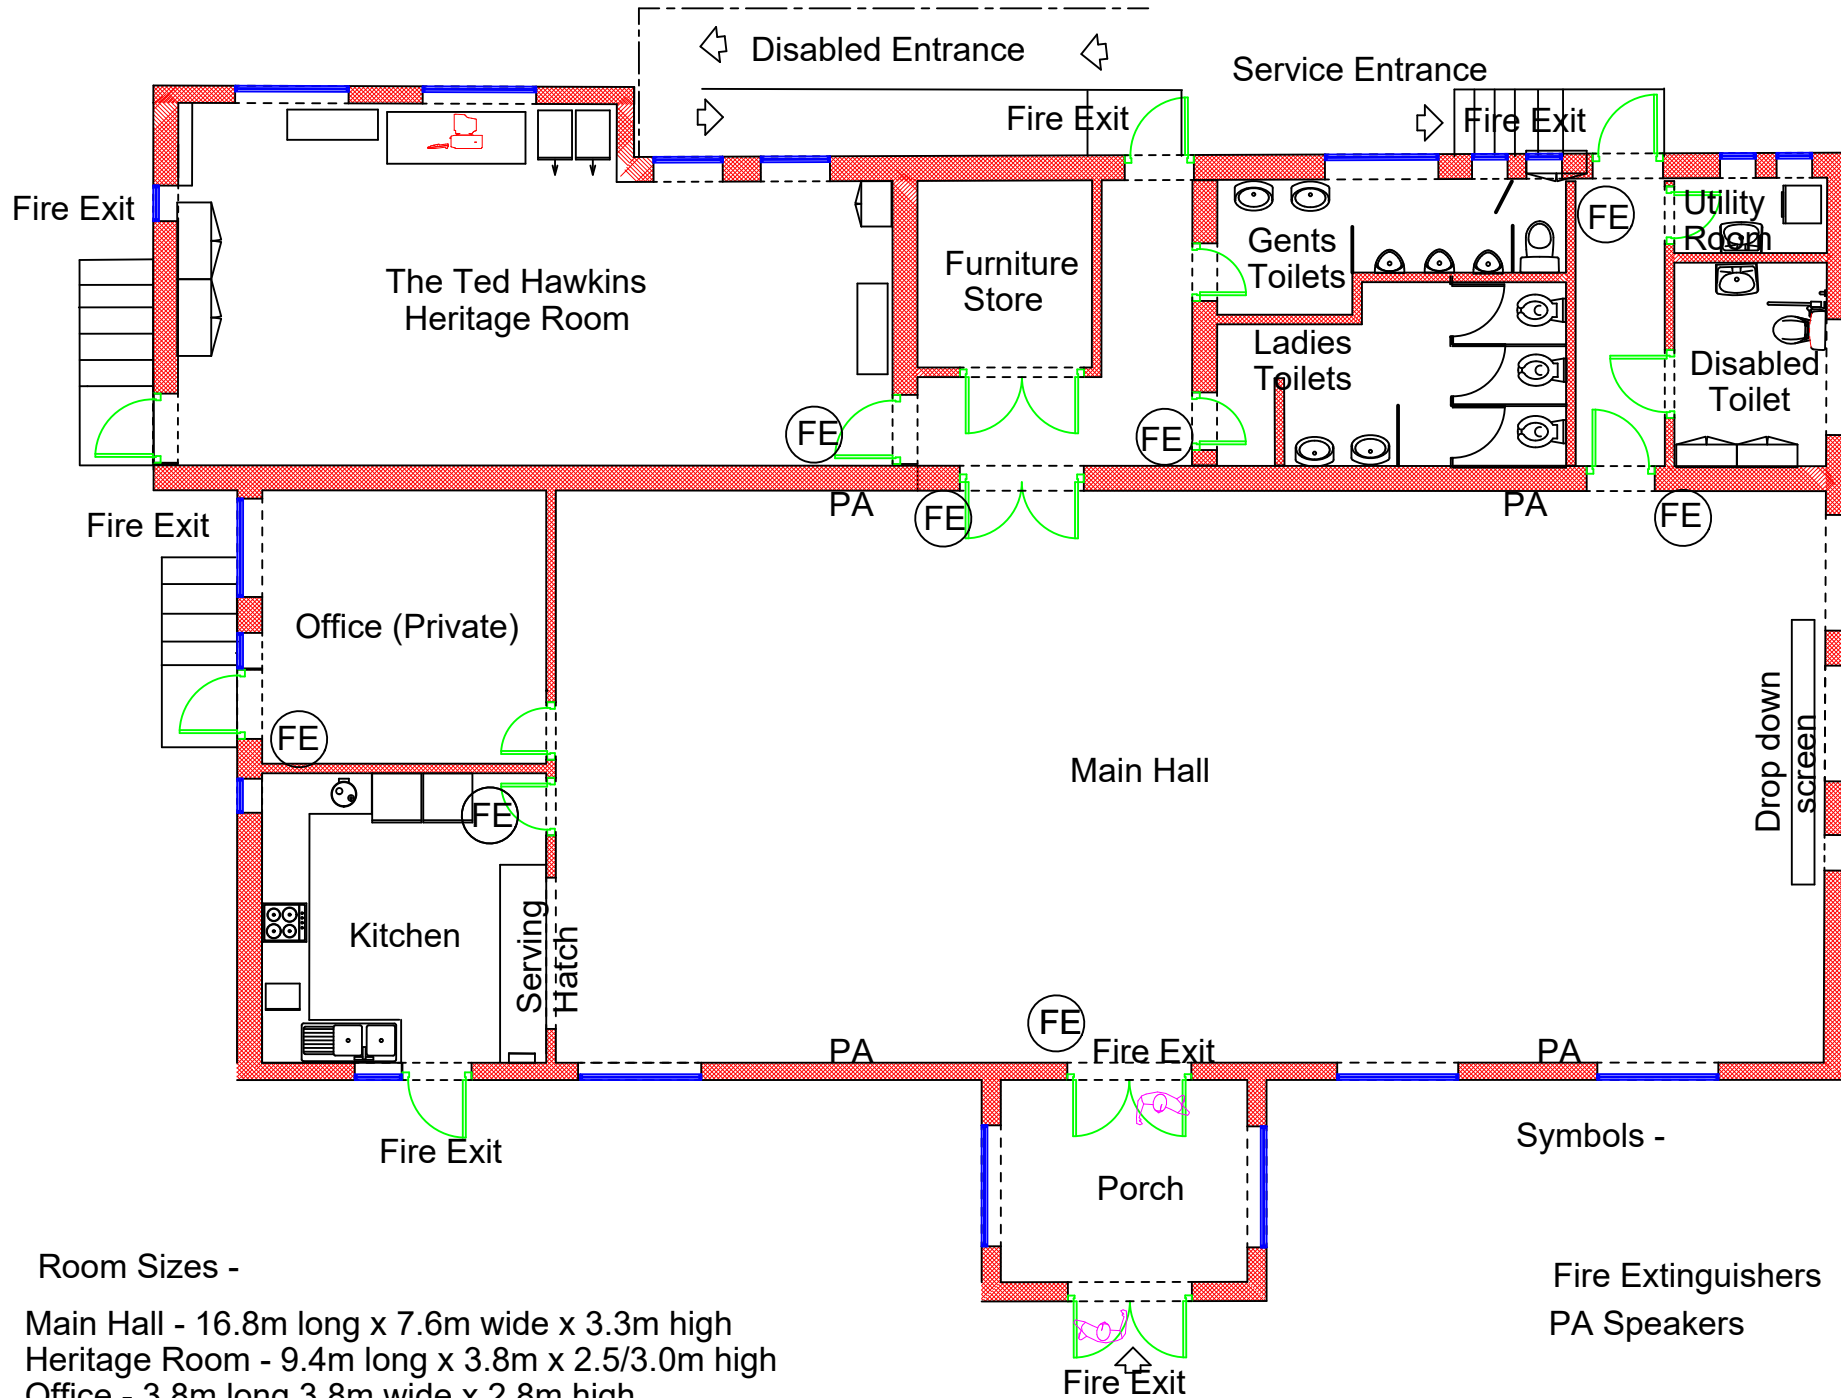

Car Park

Fire Assembly Point ↗

Room Sizes -

- Main Hall - 16.8m long x 7.6m wide x 3.3m high
- Heritage Room - 9.4m long x 3.8m x 2.5/3.0m high
- Office - 3.8m long 3.8m wide x 2.8m high
- Kitchen - 3.8m long x 3.8m wide x 3.0m high